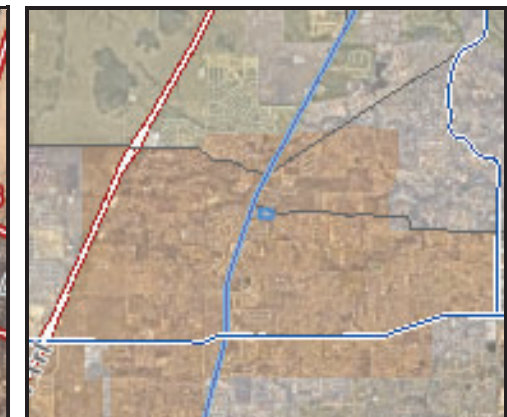

HHW Event Prop. Lay2024

- Legend**
- Collection Stations
 - Employee/Volunteer Parking
 - Direction of Traffic

Notes
 Proposed Layout for Dumpsters and Collections for Fall 2023 and Spring 2024

Esri Community Maps Contributors, City of Denton, Texas Parks & Wildlife, © OpenStreetMap, Microsoft, Esri, HERE, Garmin, SafeGraph, GeoTechnologies, Inc, METI/NASA, USGS, EPA, NPS, US Census Bureau, USDA

0 100 200 ft
<https://gis.dentoncounty.gov>
 4/18/2023 2:28:11 PM

This product is for informational purposes and may not have been prepared for or be suitable for legal, engineering, or surveying purposes. It does not represent an on-the-ground survey and represents only the approximate relative location of property boundaries.